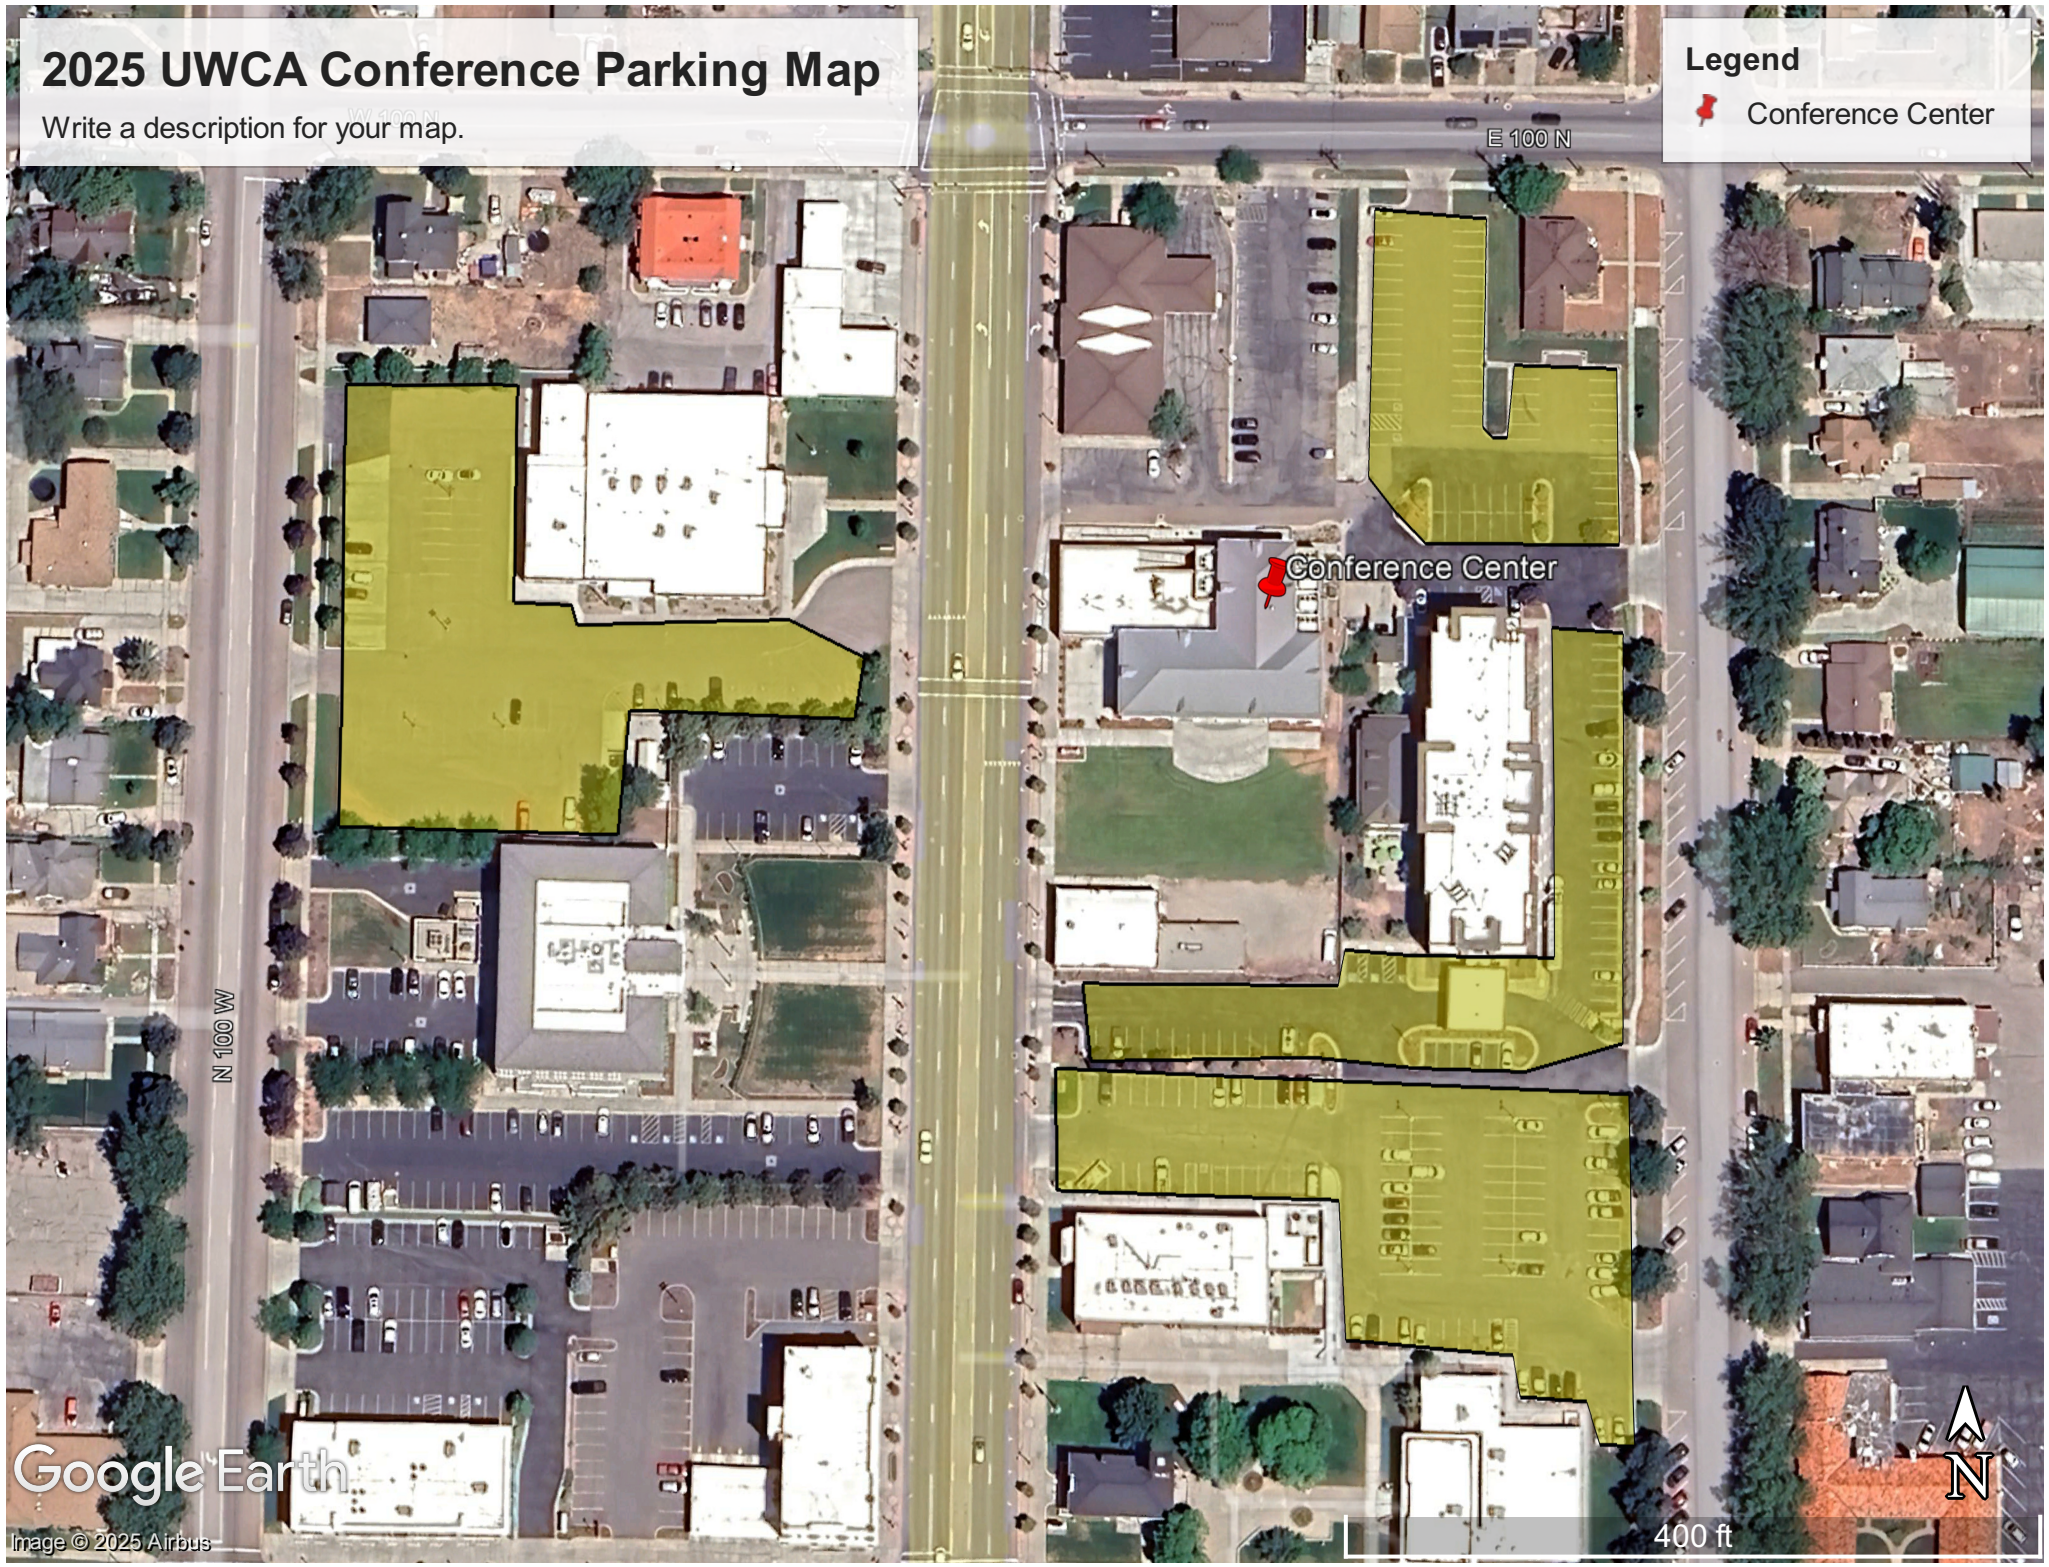

2025 UWCA Conference Parking Map

Write a description for your map.

Legend

 Conference Center

Google Earth

Image © 2025 Airbus

400 ft